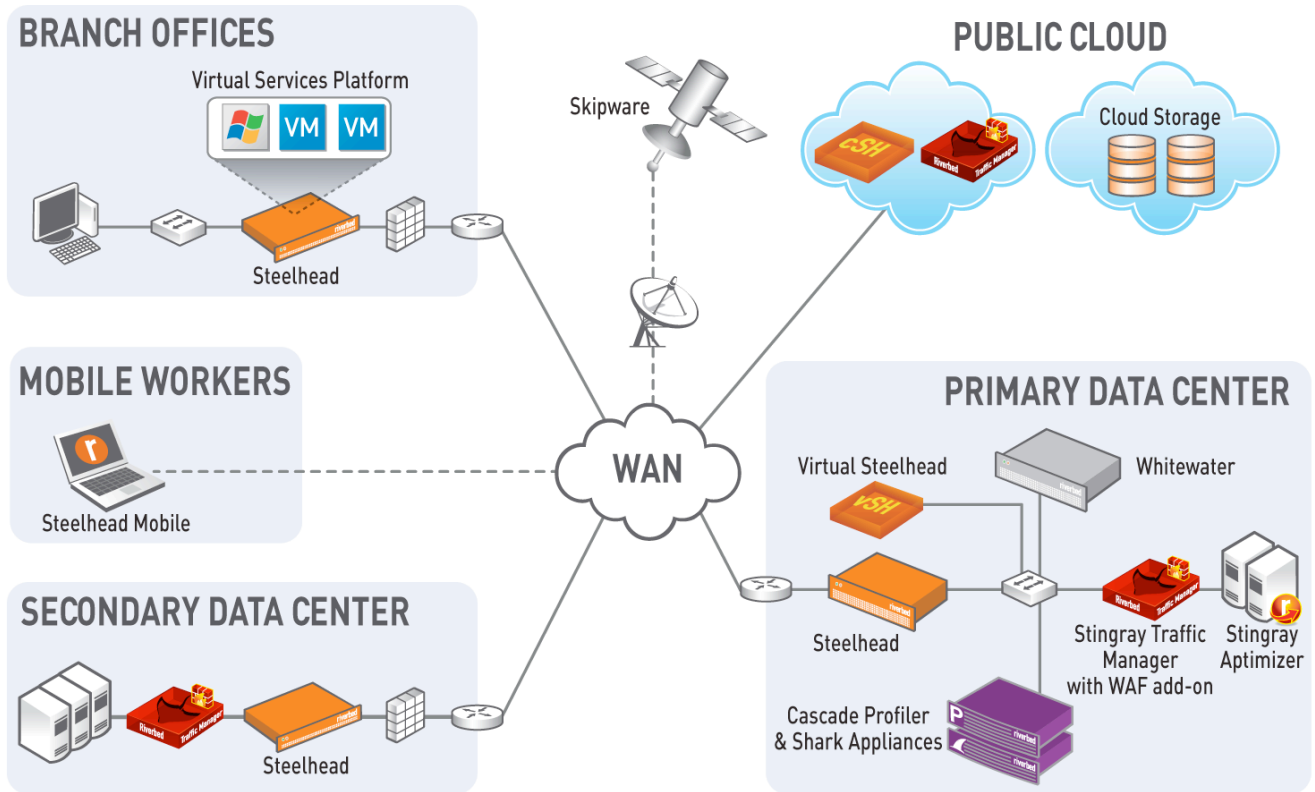

Improved management streamlining

IT managers can now leverage new and improved interactive reporting features in RiOS 8.0, including updated graphical time-based reports for networking, diagnostic, and optimization reports. In this release it is now easier to see time series with line charts instead of columns, display or hide data, filter, and select a time range for a report. Additional new features include the ability to inspect data points in a report, and view related data such as bandwidth optimization and data reduction percentages or QoS enforcement and rejection within a single report.

Comprehensive Riverbed Product Deployment

About Riverbed

Riverbed delivers performance for the globally connected enterprise. With Riverbed, enterprises can successfully and intelligently implement strategic initiatives such as virtualization, consolidation, cloud computing, and disaster recovery without fear of compromising performance. By giving enterprises the platform they need to understand, optimize and consolidate their IT, Riverbed helps enterprises to build a fast, fluid and dynamic IT architecture that aligns with the business needs of the organization. Additional information about Riverbed (NASDAQ: RVBD) is available at www.riverbed.com.

Riverbed Technology, Inc.
199 Fremont Street
San Francisco, CA 94105
Tel: (415) 247-8800
www.riverbed.com

Riverbed Technology Ltd.
One Thames Valley
Wokingham Road, Level 2
Bracknell, RG42 1NG
United Kingdom
Tel: +44 1344 401900

Riverbed Technology Pte. Ltd.
391A Orchard Road #22-06/10
Ngee Ann City Tower A
Singapore 238873
Tel: +65 6508-7400

Riverbed Technology K.K.
Shiba-Koen Plaza, Bldg. 9F
3-6-9, Shiba, Minato-ku
Tokyo, Japan 105-0014
Tel: +81 3 5419 1990